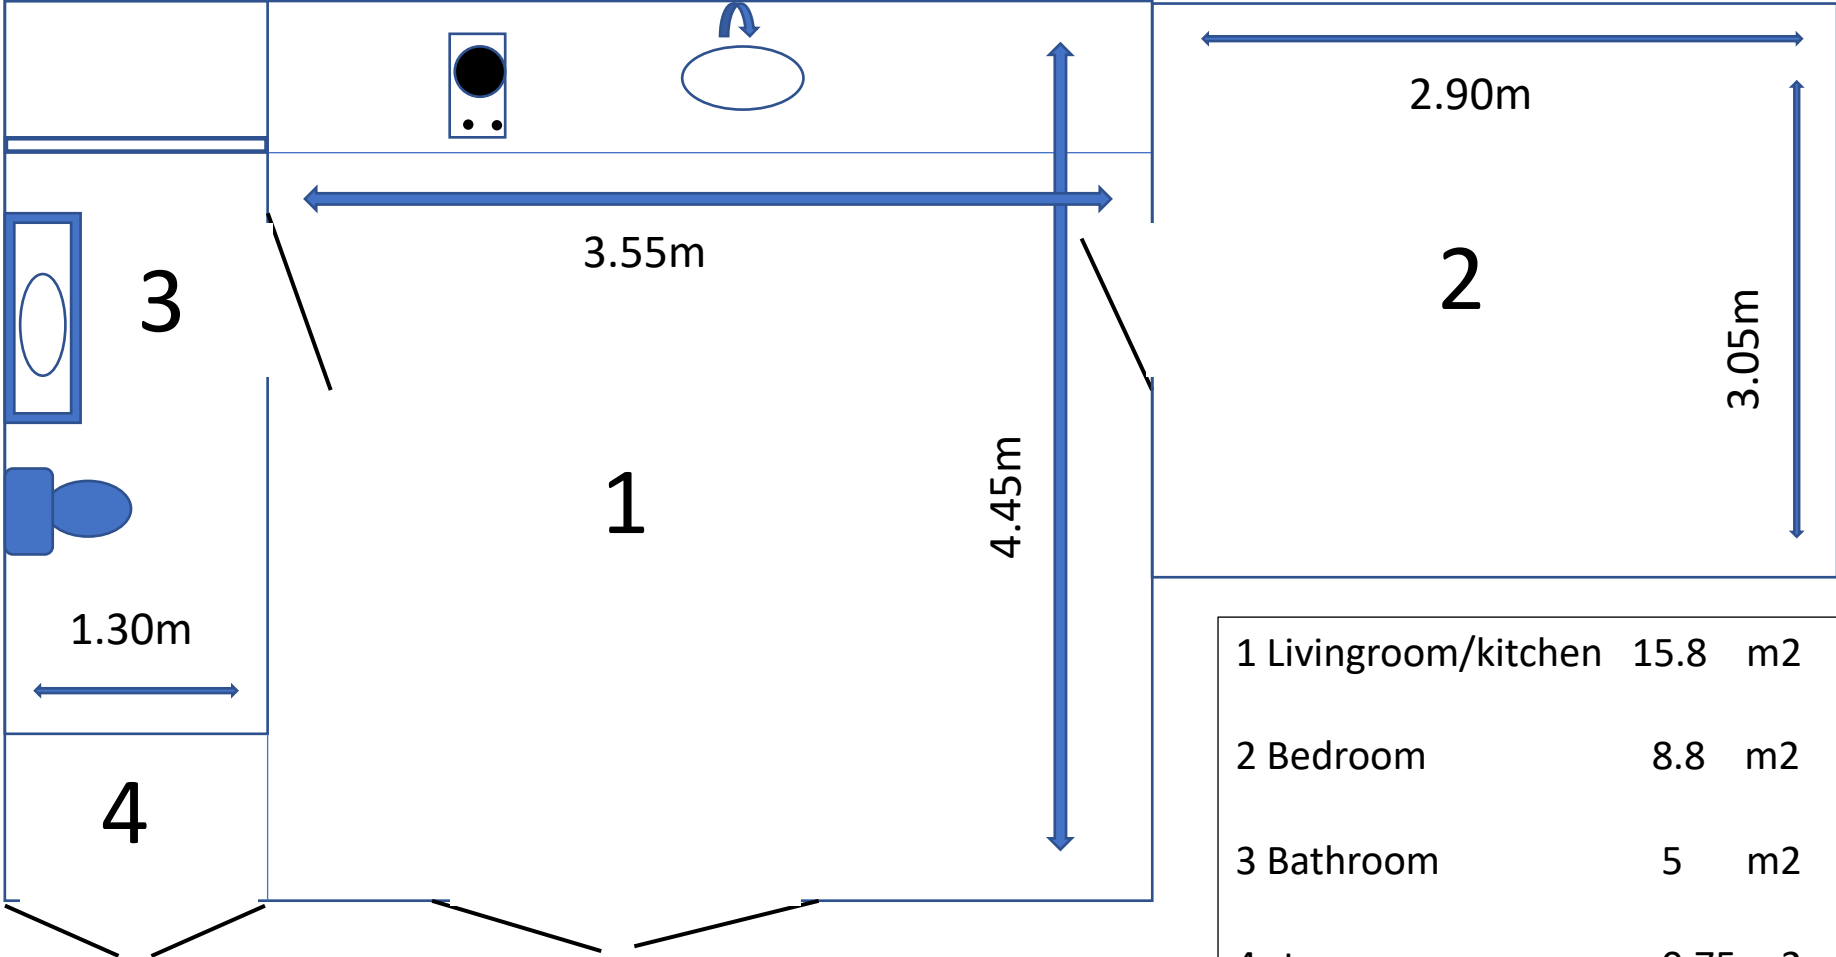

# Guesthouse

1 Livingroom/kitchen	15.8	m2
2 Bedroom	8.8	m2
3 Bathroom	5	m2
4 storage	0.75	m2